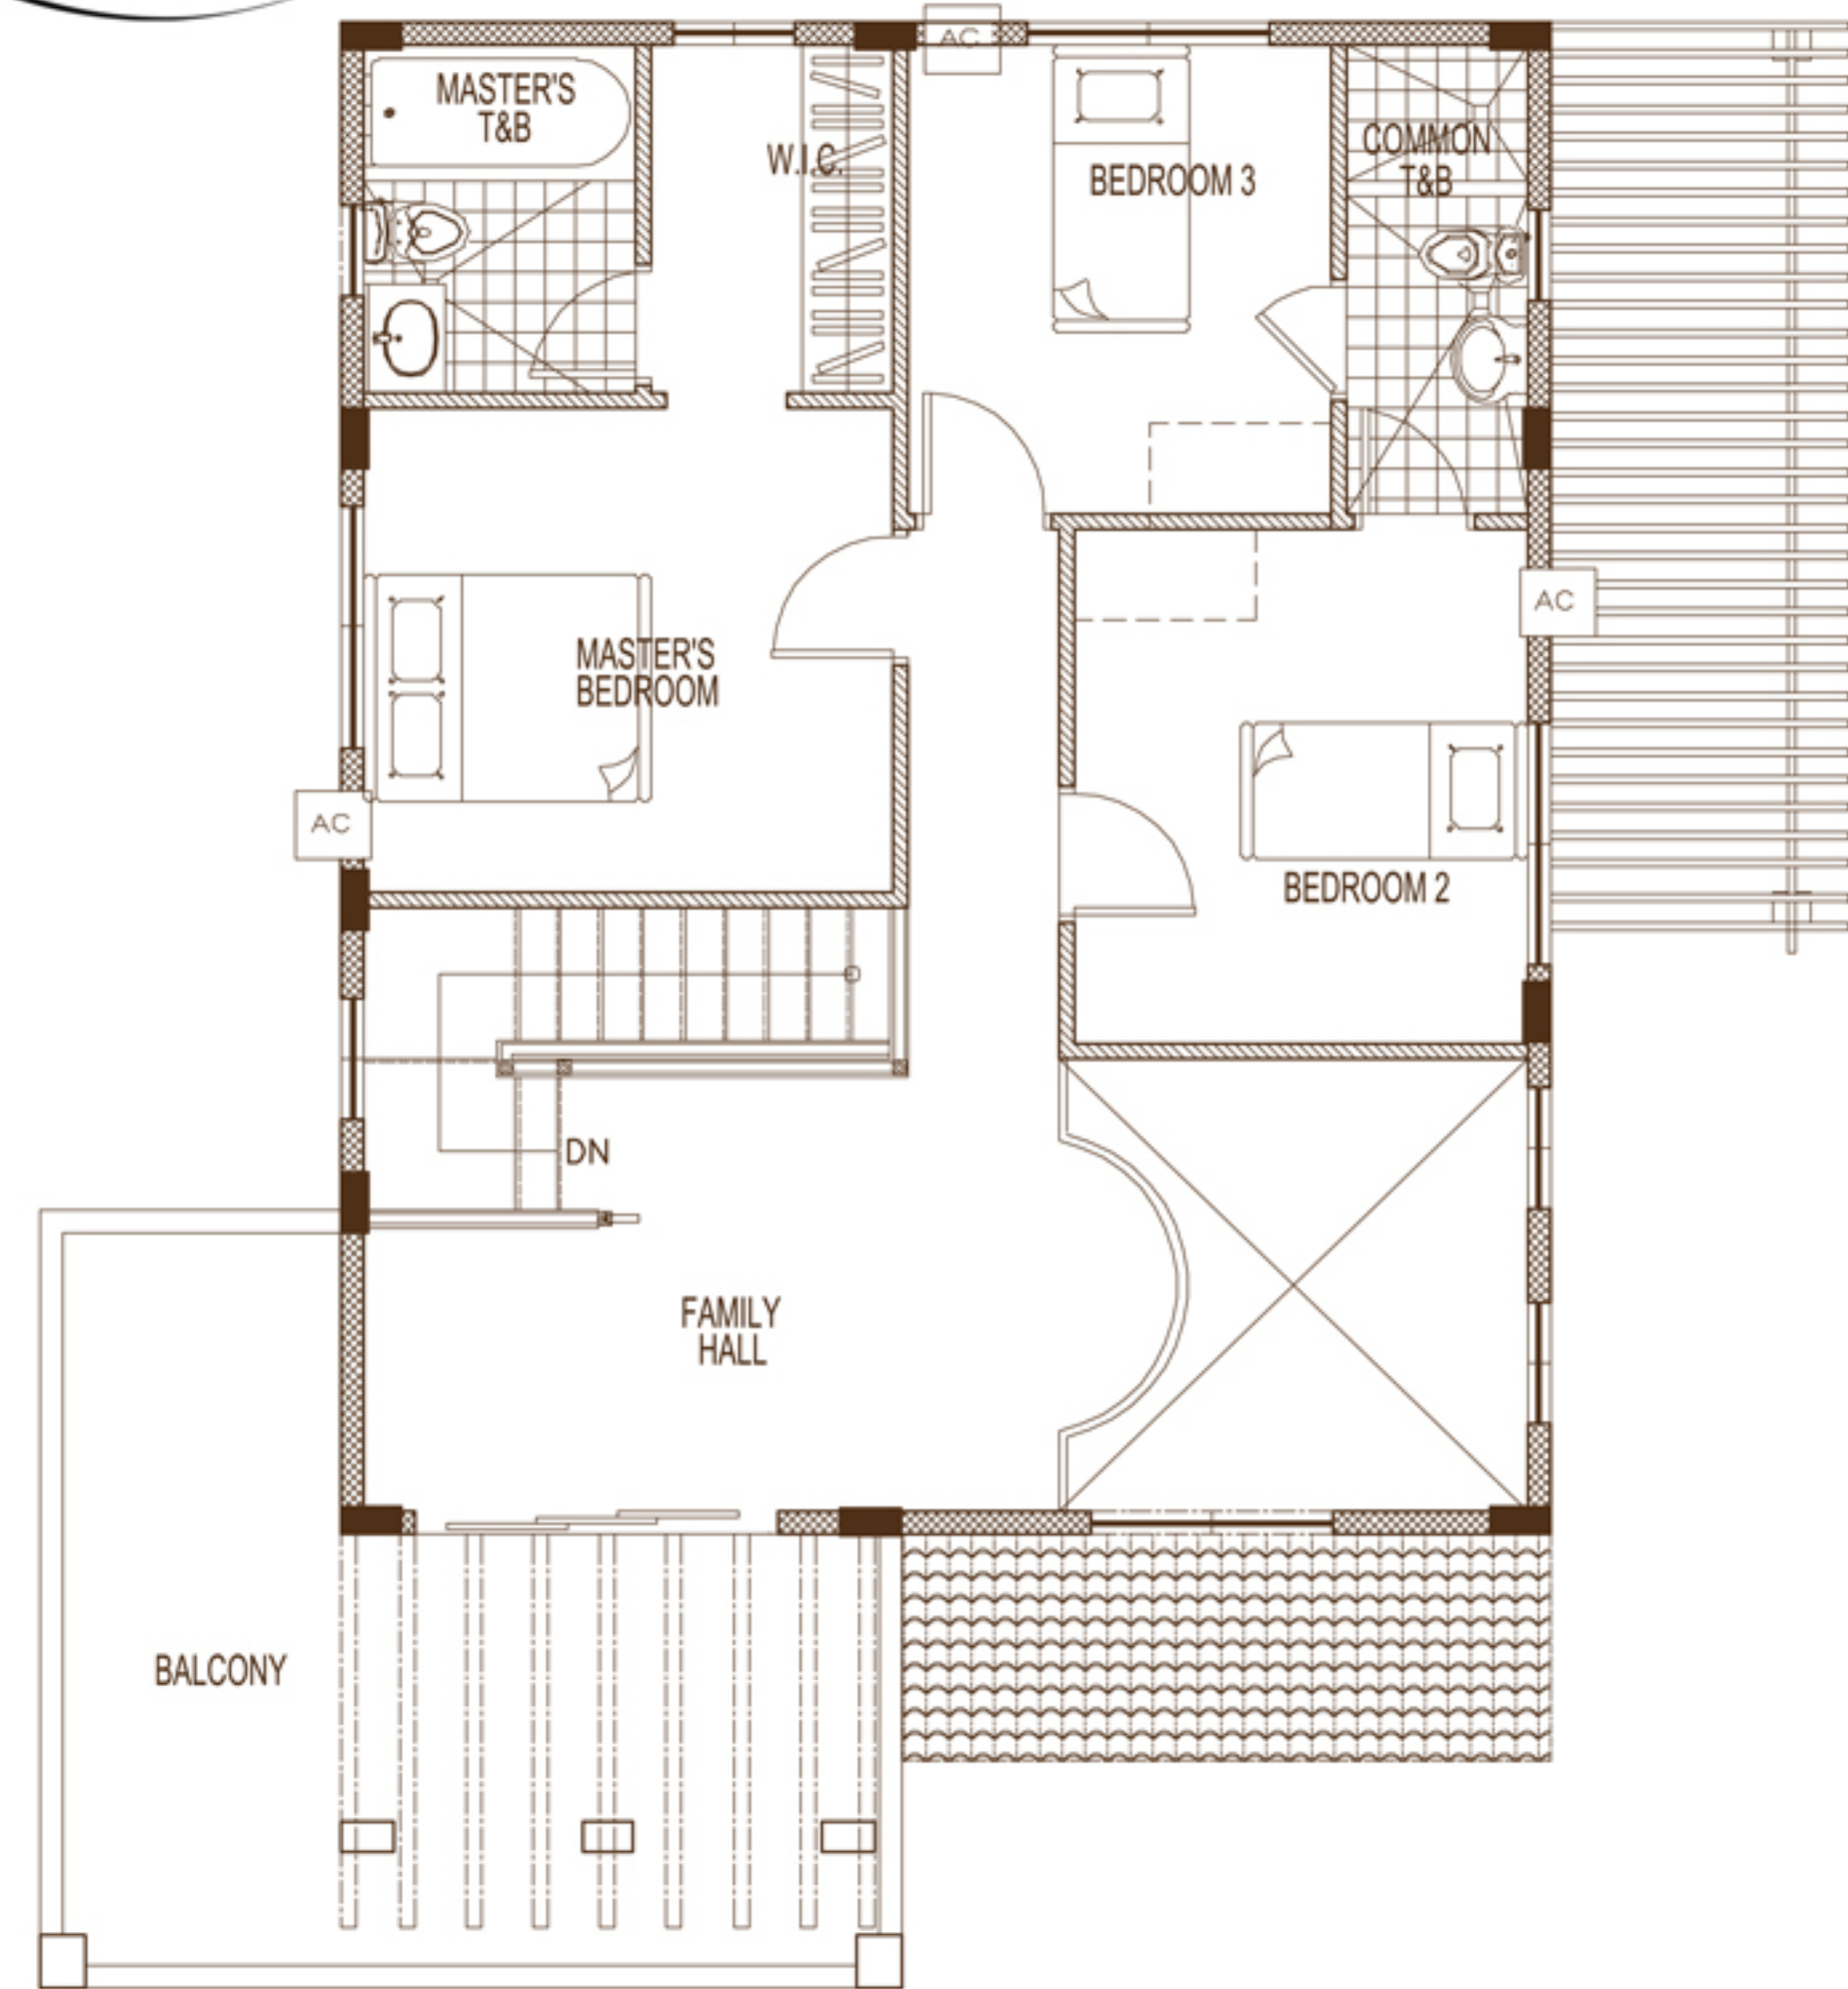

# Amore at Portofino

GROUND FLOOR PLAN

SECOND FLOOR PLAN

## LEANDRO

193 SQM

BRITTANY

A Vista Land Company