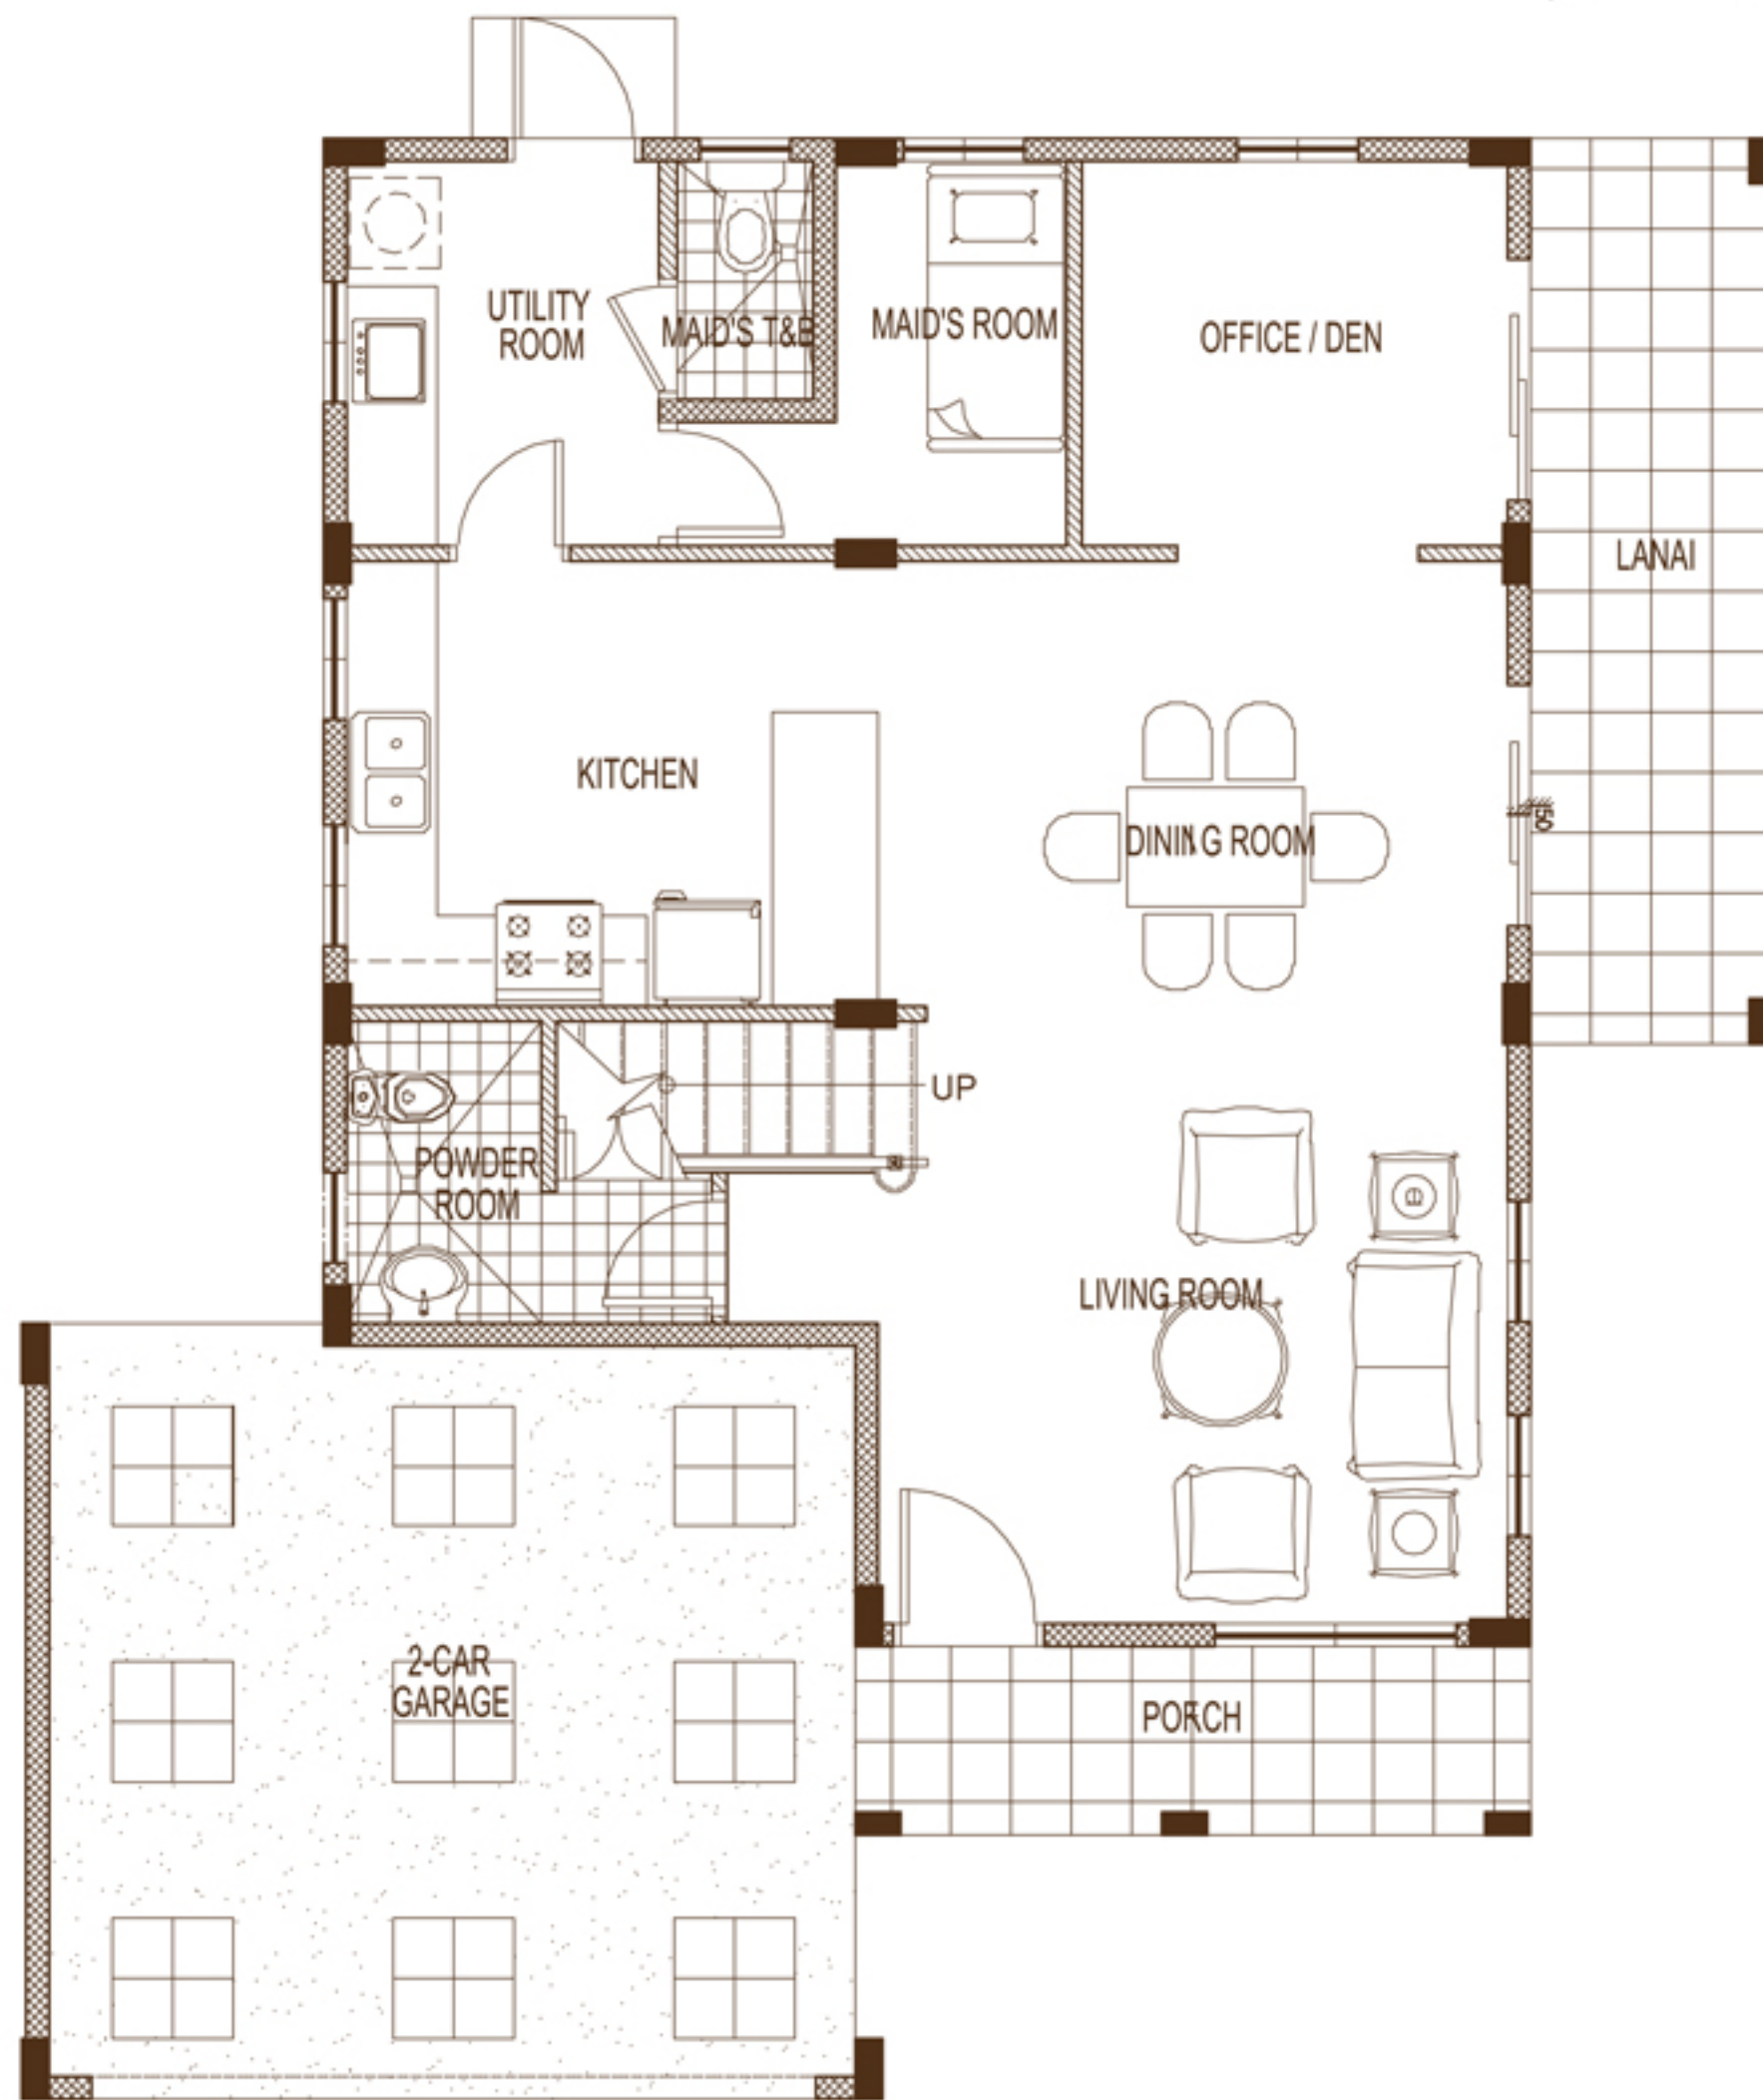

# Amore at Portofino

GROUND FLOOR PLAN

SECOND FLOOR PLAN

## LEANDRO

193 SQM

BRITTANY

A Vista Land Company